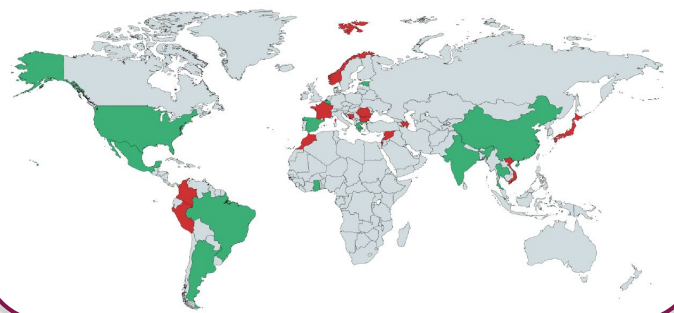

THE GOVERNMENT
OF THE GRAND DUCHY OF LUXEMBOURG
Ministry of the Economy

Education

Outreach

Research

#1
MIT Masters in
Supply Chain Management
(USA, Spain, Malaysia, and Luxembourg)

Nationalities

THE GOVERNMENT OF THE GRAND DUCHY OF LUXEMBOURG
Ministry of the Economy